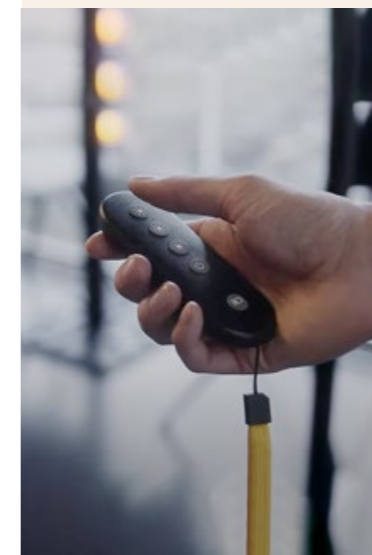

Control from a distance

All lamps within a radius of 10 metres can be controlled simultaneously with the Humble remote. Our smart lamps can even be controlled with your phone.