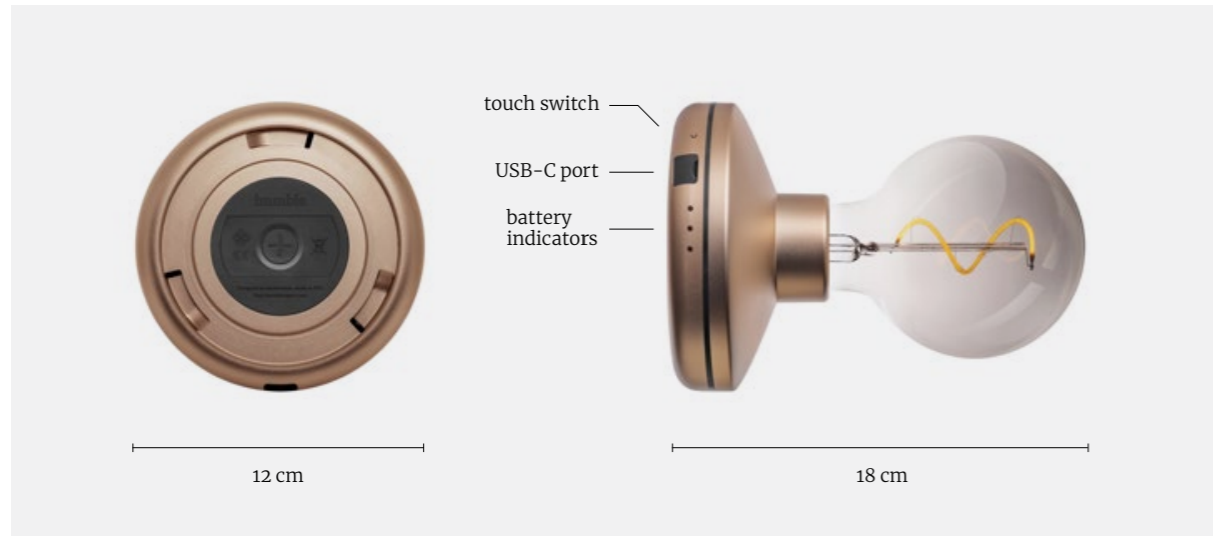

Bee

Materials

Base	Aluminium
Bulb	Glass
Seals	Silicon

Environment

IP65 - waterproof

Dimensions

Ø 12 cm x H 18 cm - Ø 4.7 x H 7.1 inch

Weight

0,51 kg - 1,12 lbs

Battery life

Low:	170 - 220 hours
Medium:	60 - 80 hours
High:	30 - 40 hours

Smart protocol

Zigbee 3.0. Compatible with Hue, Tuya and IKEA Tradfri.

Technical specifications

Light source:	E27 low-voltage bulb
Power:	0,5 W
Charging	Wirelessly (qi standard) or via cable
Kelvin:	2300 K
Dimmable:	3 levels (normal mode) Continuous (smart mode)
Battery capacity:	8240 mAh / 3,7V
Charging cable:	USB-C to USB-A
Control:	Toggle switch on bottom of base Touch control on the side Smart control (smart mode)
Adapter:	5V 2A (= 10W, recommended) 5V 3A (= 15W, max)

To view detailed spec sheets and Light measurement report, please scan below QR code.