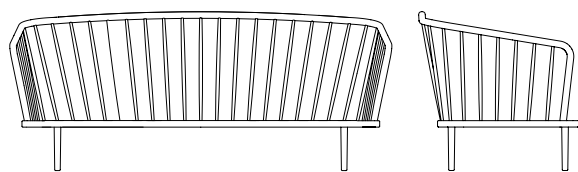

MOLLIS SOFA

Designed by byKATO

SKU no.	Mollis Sofa	EUR Price Ex. VAT
05030	Black Stain Oak - Kvadrat Re-wool	€ 2.700

Frame: FSC Certified Oak

Finish: Black Stain Lacquered

Upholstery: Kvadrat Re-wool Textile - 40 % Recycled Wool

Foam: Polyurethane

L: 203 cm D: 85 cm H: 81 cm Sh: 37 cm Sd: 73 cm

Colli Box: H 91 cm x L 213 cm x D 95 cm **Weight Gross/Net:** 65 / 40 kg

HS Code: 9401 6100

Country of Origin: Vietnam