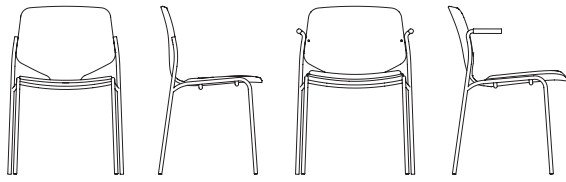

NOVA SEA
Designed by ARDE

NEW

SKU no.	Nova Sea	EUR Price Ex. VAT
09011	w. Upholstered seat w/o armrest	€ 375
09012	w. Upholstered seat w. armrest	€ 425
09013	w/o Upholstered seat w/o armrest	€ 240
09014	w/o Upholstered seat w. armrest	€ 295

Note: Stackable up to 6 pcs (12 pcs on a chair trolley)

Shell: Shell: 96% Recycled fishnets and recycled plastic

Upholstered seat: Fabrics made from 98% post-consumer recycled polyester

Frame: Steel w. Gun Metal finish

W: 55 cm D: 59 cm H: 80 cm Sh: 48 cm /

Colli Box: H 90 cm x L 56 cm x D 55 cm Weight Gross/Net: 8.2 / 5.2 kg

HS Code: 9403 20 80

Country of Origin: Denmark