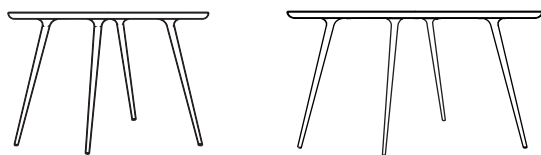

ACCENT DINING TABLE

Designed by Space Copenhagen

SKU no.	Accent Dining Table	EUR Price Ex. VAT
01405	Sirka Grey Stain Lacquered Oak - Ø 110 cm	€ 1.166
01415	Matt Lacquered Oak - Ø 110 cm	€ 1.166
01407	Sirka Grey Stain Lacquered Oak - Ø 140 cm	€ 1.750
01417	Matt Lacquered Oak - Ø 140 cm	€ 1.750

Base: FSC Certified Oak
Finish: Matt Lacquered, Sirka Grey Stain Lacquered

Ø: 110 cm H: 73 cm
Colli Box: H 15 x L 120 x D 120 cm Weight Gross/Net: 34 / 25 kg

Ø: 140 cm H: 73 cm
Colli Box: H 25 cm x L 150 cm x D 150 cm Weight Gross/Net: 50 / 30 kg

HS Code: 9403 60 10
Country of Origin: Slovenia

ACCENT CAFÉ TABLE

Designed by Space Copenhagen

SKU no.	Accent Café Table	EUR Price Ex. VAT
01406	Sirka Grey Stain Lacquered Oak	€ 570
01416	Matt Lacquered Oak	€ 570

Base: FSC Certified Oak
Finish: Matt Lacquered, Sirka Grey Stain Lacquered

Ø: 70 cm H: 73 cm
Colli Box: H 15 cm x L 80 cm x D 80 cm Weight Gross/Net: 18 / 12 kg

HS Code: 9403 60 10
Country of Origin: Slovenia