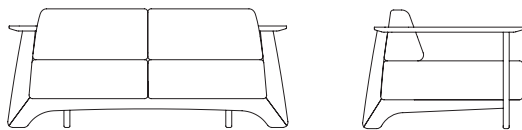

LEGACY SOFA

Designed by PEDERJESSEN

SKU no.	Legacy Sofa <i>12 weeks leadtime</i>	EUR Price Ex. VAT
05001	Royal Nubuck Almond Leather - Sirka Grey Stain Oak	€ 4.850
05002	Molly Textile - Sirka Grey Stain Oak	€ 4.850

Frame: FSC Certified Oak
Finish: Sirka Grey Stain Lacquered
Upholstery: Sørensen Royal Nubuck Almond, Aniline leather / Kvadrat Molly
Foam seat: CMHR / Crib 5 Test

L: 178 cm D: 98.5 cm H: 72 cm Sh: 41 cm Sd: 62.5 cm
Colli Box: H 82 cm x L 188 cm x D 108.5 cm Weight Gross/Net: 75 / 50 kg

HS Code: 9401 6100
Country of Origin: Slovenia