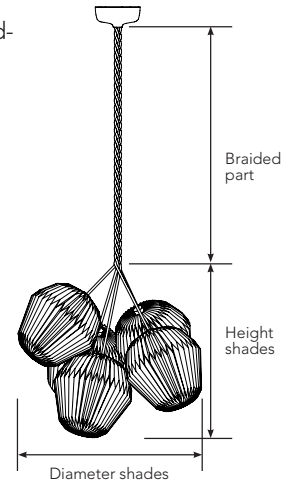

CABLE LENGTH

Pendants are supplied with cords with a total length of 3 meters. Depending on the specific model and the installation the length of the free part may vary, however always min. 2.8 meters.

Table Lamps: Min. 1.5 meter.

Floor Lamps: Min. 2.3 meter.

Wall Lamps: Min. 1.5 meter.

LAMELLA & SWIRL Ceiling and Wall lamps: 3.0 meter

SEASONAL Collection: 5.0 meter

BOUQUET series: The braids are hand-braided, therefore there will be slight variations in the braid and the length of the braid. Including guide lengths .

The larger the model shade, the longer the braid. But within each size shade, the shades take up more space when there is more shades in the cluster. And therefore the braided piece will be a little shorter, to keep approx the same overall length.

Since the shades can be moved around during assembly and thus positioned differently, the measurements here are also only indicative.

Model	Længde flettet stykke Length of braided part	Dimension skærme Dimensions shades	Samlet længde (ca.) Final length (approx.)
130M1	3 m (ikke flet/no braid)	H 21 cm - Dia. 20 cm	3,21 m
130M3	1,30 m	H 40 cm - Dia. 35 cm	1,70 m
130M5	1,20 m	H 40 cm - Dia. 55 cm	1,60 m
130M7	1,10 m	H 45 cm - Dia. 65 cm	1,55 m
130L1	3 m (ikke flet/no braid)	H 30 cm - Dia. 30 cm	3,30 m
130L3	1,85 m	H 50 cm - Dia. 55 cm	2,35 m
130L5	1,65 m	H 75 cm - Dia. 75 cm	2,40 m
130L7	1,60 m	H 85 cm - Dia. 85 cm	2,45 m
130XL1	3 m (ikke flet/no braid)	H 45 cm - Dia. 45 cm	3,45 m
130XL3	2,20 m	H 80 cm - Dia. 80 cm	3,00 m
130XL5	1,95 m	H 100 cm - Dia. 100 cm	2,95 m
130XL7	1,90 m	H 120 cm - Dia. 120 cm	3,10 m

LIGHT SOURCE

From 1.1.2019 light sources are no longer included, except models with special light sources. Recommended light sources on www.leklint.com

SELECTING A LIGHT SOURCE

The light source is recommended on the basis of visible light quantity (lumen) and light quality (temperature + CRI) related to the specific lamp. But a different light source can also be used in the lamps, of course. The wattages listed are the maximum wattage that may be used and, accordingly, do not express how the best lighting is provided. The quantity of light is an individual preference which is why customers must be advised according to what they need. **There must always be a space of at least 3 cm between the light source and lampshade/lamp.**

INFORMATION

LE KLINT's customer service can be contacted by e-mail leklint@leklint.dk or tel. +45 6618 1920.

Here all authorized retailers will be able to get answers to questions about the products in the current collection, as well as in many cases answers to questions regarding older products from previous lamp collections.

LE KLINT's webpage is always in an ongoing development process, in order to service authorized retailers with image- and sales material as well as technical documentation.