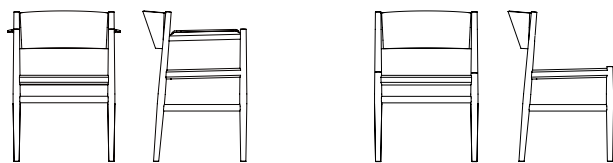

NESTOR CHAIR

Designed by Tom Stepp

SKU no.		EUR Price Ex. VAT
08206	Nestor Sidechair - Matt Lacquered Oak - Natural Paper Cord Seat	€ 745
08203	Nestor Armchair - Matt Lacquered Oak - Natural Paper Cord Seat	€ 775
08106	Nestor Sidechair - Sirka Grey Stain Beech - Natural Paper Cord Seat	€ 640
08103	Nestor Armchair - Sirka Grey Stain Beech - Natural Paper Cord Seat	€ 750
08005	Nestor Sidechair - Black Beech - Black Paper Cord Seat	€ 640
08004	Nestor Armchair - Black Beech - Black Paper Cord Seat	€ 750
08006	Nestor Sidechair - Black Beech - Natural Paper Cord Seat	€ 640
08003	Nestor Armchair - Black Beech - Natural Paper Cord Seat	€ 750