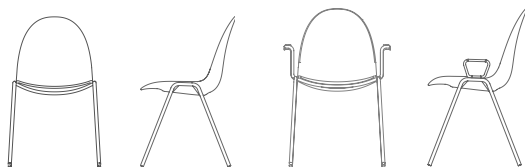

ETERNITY CHAIR

Designed by Space Copenhagen

SKU no.		EUR Price Ex. VAT
11001	Eternity Sidechair - E-waste Black	€ 280
11002	Eternity Armchair - E-waste Black	€ 343
11003	Eternity Sidechair - Uphol. Seat Re-wool 198 - E-waste Black	€ 430
11007	Eternity Sidechair - Uphol. Seat Re-wool 218 - E-waste Black	€ 430
11013	Eternity Sidechair - Uphol. Seat Re-wool 378 - E-waste Black	€ 430
11005	Eternity Sidechair - Full Front Uphol. Re-wool 198 - E-waste Black	€ 535
11011	Eternity Sidechair - Full Front Uphol. Re-wool 218 - E-waste Black	€ 535
11015	Eternity Sidechair - Full Front Uphol. Re-wool 378 - E-waste Black	€ 535
11004	Eternity Armchair - Uphol. Seat Re-wool 198 - E-waste Black	€ 536
11008	Eternity Armchair - Uphol. Seat Re-wool 218 - E-waste Black	€ 536
11014	Eternity Armchair - Uphol. Seat Re-wool 378 - E-waste Black	€ 536
11006	Eternity Armchair - Full Front Uphol. Re-wool 198 - E-waste Black	€ 644
11012	Eternity Armchair - Full Front Uphol. Re-wool 218 - E-waste Black	€ 644
11016	Eternity Armchair - Full Front Uphol. Re-wool 378 - E-waste Black	€ 644
11009	Connector Eternity	€ 7

Frame: 20% recycled steel tube, gunmetal finish
Shell: Matek® (Variation possible due to recycled materials)
E-waste Black: Post consumer E-waste and coffee shell waste
Finish: Natural Lacquered

Eternity Sidechair: W 53,5 cm x D 55 cm x H 88 cm x Sh 47 cm
Colli Box: H 101 cm x L 61 cm x D 55 cm **Weight Gross/Net:** 6,2 kg

Eternity Sidechair Uphol. Seat: W 53,5 cm x D 55 cm x H 88 cm x Sh 47,5 cm
Colli Box: H 101 cm x L 61 cm x D 55 cm **Weight Gross/Net:** 6,4 kg

Eternity Sidechair Full Front Uphol: W 53,5 cm x D 55 cm x H 88 cm x Sh 47,5 cm
Colli Box: H 101 cm x L 61 cm x D 55 cm **Weight Gross/Net:** 6,65 kg

Eternity Armchair: W 59 cm x D 55 cm x H 88 cm x Sh 47 cm
Colli Box: H 101 cm x L N/A cm x D 55 cm **Weight Gross/Net:** 7,3 kg

Eternity Armchair Uphol. Seat: W 59 cm x D 55 cm x H 88 cm x Sh 47,5 cm
Colli Box: H 101 cm x L N/A cm x D 55 cm **Weight Gross/Net:** 7,45 kg

Eternity Armchair Full Front Uphol: W 59 cm x D 55 cm x H 88 cm x Sh 47,5 cm
Colli Box: H 101 cm x L N/A cm x D 55 cm **Weight Gross/Net:** 7,6 kg

HS Code: 94032080 **Country of Origin:** Latvia

Eternity Sidechair: 4 pcs per box, additional 65 EUR in breakage fee will apply for orders below 4 pcs.