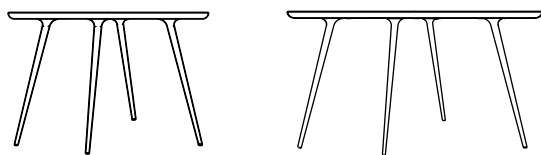

Objects

Edge Shelf	NEW	42
Mater Cube	NEW	42
Trumpet Coat Stand		43

Info

COM/COL - furniture	45
COM/COL - lightning	46
Trade Terms - Europe	47
Trade Terms - Export	48
Trade Terms - Deutschland	49

Furniture

ACCENT DINING TABLE

Designed by Space Copenhagen

SKU no.		EUR Price Ex. VAT
01405	Accent Dining Table - Sirka Grey Stain Lacquered Oak - Ø 110 cm	€ 1.686
01415	Accent Dining Table - Matt Lacquered Oak - Ø 110 cm	€ 1.686
01425	Accent Dining Table - Black Stain Lacquered Oak - Ø 110 cm	€ 1.686
01407	Accent Dining Table - Sirka Grey Stain Lacquered Oak - Ø 140 cm	€ 2.540
01417	Accent Dining Table - Matt Lacquered Oak - Ø 140 cm	€ 2.540
01427	Accent Dining Table - Black Stain Lacquered Oak - Ø 140 cm	€ 2.540