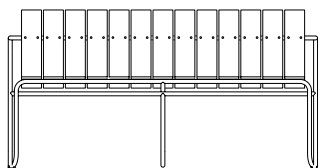

OCEAN BENCH

Designed by Jørgen & Nanna Ditzel

SKU no.		EUR Price Ex. VAT
09351	Ocean Bench - Black	€ 1.500
09353	Ocean Bench - Sand	€ 1.750
09354	Ocean OC2 Bench - Green	€ 1.500

Frame: 20% recycled steel tube, gunmetal finish

Slats: Recycled fishing nets and recycled hard plastics (Variation possible due to recycled materials)

Ocean Bench: W 157 cm x D 58 cm x H 81 cm x Sh 46 cm

Colli Box: H 83 cm x L 159 cm x D 59 cm **Weight Gross/Net:** 16.6 kg

HS Code: 9403 20 80 **Country of Origin:** Poland