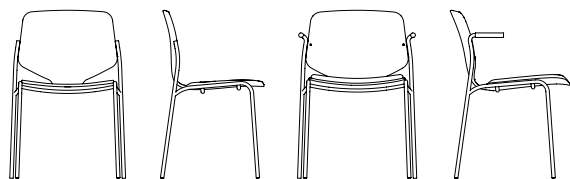

NOVA SEA CHAIR

Designed by ARDE

SKU no.		EUR Price Ex. VAT
09011	Nova Sea Sidechair - W/ Upholstered seat	€ 525
09012	Nova Sea Armchair - W/ Upholstered seat	€ 580
09013	Nova Sea Sidechair - W/O Upholstered seat	€ 340
09014	Nova Sea Armchair - W/O Upholstered seat	€ 410

Note: Stackable up to 6 pcs (12 pcs on a chair trolley)

Frame: 20% recycled steel tube, gunmetal finish

Shell: Made from recycled fishing nets (Variation possible due to recycled materials)

Upholstered seat: Fabric from Gabriel, CURA - Colour 60111

Made from 98% post-consumer recycled polyester

Nova Sea Sidechair W/ Upholstered seat: W 55 cm x D 55 cm x H 80 cm x Sh 48 cm

Colli Box: H 90 cm x L 56 cm x D 55 cm **Weight Gross/Net:** 8.2 / 5.2 kg

Nova Sea Sidechair W/O Upholstered seat: W 55 cm x D 55 cm x H 80 cm x Sh 48 cm

Colli Box: H 90 cm x L 56 cm x D 55 cm **Weight Gross/Net:** 8.2 / 5.5 kg

Nova Sea Armchair W/ Upholstered seat: W 55 cm x D 55 cm x H 80 cm x Sh 48 cm

Colli Box: H 90 cm x L 56 cm x D 55 cm **Weight Gross/Net:** 8.2 / 5.4 kg

Nova Sea Armchair W/O Upholstered seat: W 55 cm x D 55 cm x H 80 cm x Sh 48 cm

Colli Box: H 90 cm x L 56 cm x D 55 cm **Weight Gross/Net:** 8.2 / 5.5 kg

HS Code: 9403 20 80 **Country of Origin:** Denmark