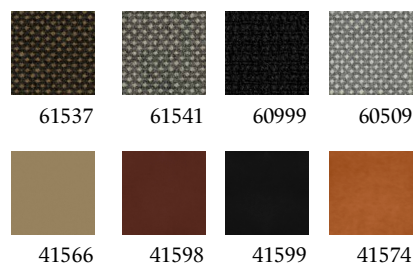

Price category 2

Focus Royal from Gabriel

Ultra Leather from Sørensen Leather