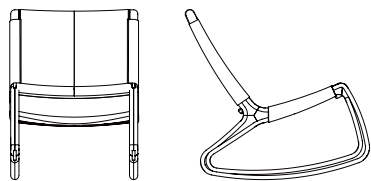

ROCKER CHAIR

Designed by Shawn Place

SKU no.		EUR Price Ex. VAT
07010	Rocker Chair - Matt Lacquered Oak - Harness Whiskey Full Grain Leather	€ 2.875
07011	Rocker Chair - Sirka Grey Stain Oak - Harness Mustang Full Grain Leather	€ 2.875

Frame: FSC® Certified Oak

Finish: Matt Lacquered, Sirka Grey Stain Lacquered

Leather: Sørensens Harness Full Grain Vegetable Tanned Leather

Rocker Chair: W 60 cm x D 87 cm x H 78 cm x Sh 33 cm

Colli Box: H 81 cm x L 64 cm x D 92 cm **Weight Gross/Net:** 19 / 10 kg

HS Code: 9401 69 00 **Country of Origin:** Slovenia