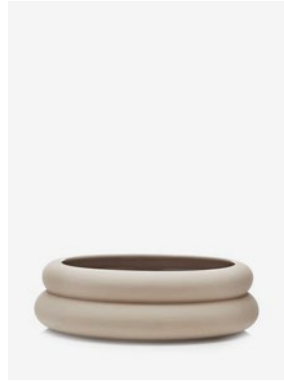

ITEM NO. 800150 | EAN 0758890458677

SOFT SHAPE BOWL, BEIGE

Ceramic
H12 x Ø39 cm
1 pc packed in box
2 units in master pack

EUR INCL. VAT 174.95
EUR EXCL. VAT 145.79