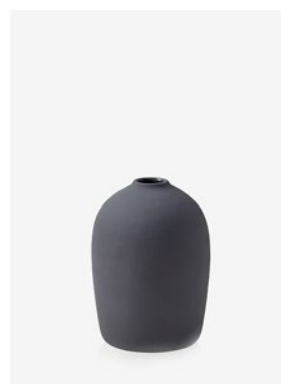

ITEM NO. 800101 | EAN 0711583508554

RAW, SMALL GREY

Ceramic
H14.5 x Ø10.5 cm
1 pc packed in box
6 units in master pack

EUR INCL. VAT 34.95
EUR EXCL. VAT 29.13