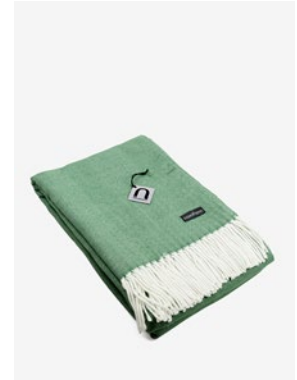

ITEM NO. 600070 | EAN 5710435600076
SKAGEN, DARK GREEN
100% acrylic fibres
130 x 170 cm
1 pc packed in clear polybag
4 units in master pack

EUR INCL. VAT 54.95
EUR EXCL. VAT 45.79