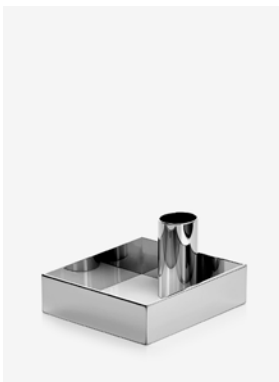

ITEM NO. 800302 | EAN 0711583508523

EDGE

Chrome
H5 x W9 x L9 cm
1 pc packed in gift box
4 units in master pack

EUR INCL. VAT 69.95
EUR EXCL. VAT 58.29