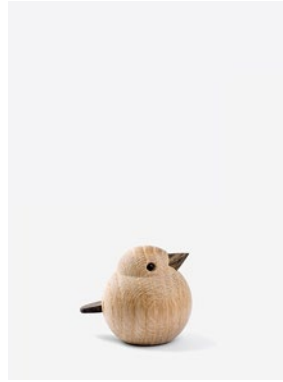

ITEM NO. 201705 | EAN 5710435170050

BABY SPARROW

FSC® white oak, natural
H60 x W55 x L68 mm
1 pc packed in gift box
4 units in master pack

EUR INCL. VAT 37.95
EUR EXCL. VAT 31.63