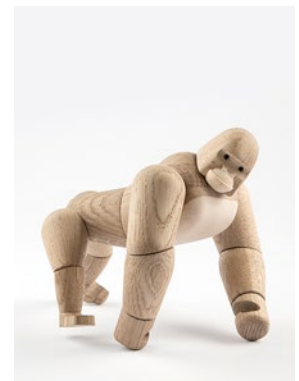

ITEM NO. 201840 | EAN 5710435180400

GORILLA

FSC® oak and maple, natural
H160 x W120 x L140 mm
1 pc packed in gift box
2 units in master pack

EUR INCL. VAT 109.95
EUR EXCL. VAT 91.63