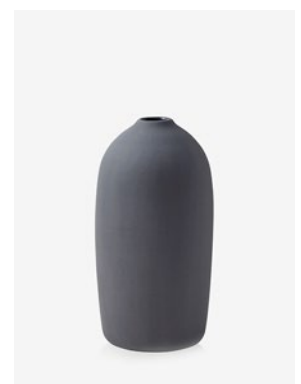

ITEM NO. 800111 | EAN 0711583508547

RAW, LARGE GREY

Ceramic
H20 x Ø10.5 cm
1 pc packed in box
6 units in master pack

EUR INCL. VAT 39.95
EUR EXCL. VAT 33.29