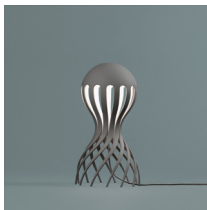

CIRRATA
MARKUS JOHANSSON

Fitting: Table lamp
Size: Ø = 220 mm H = 444 mm
Color: Grey
Code: MJCI1002
Fitting: Custom LED 2700K (replaceable)

RRP EURO EXCL. VAT
€ 556

RRP: 695 euro incl.VAT
Shipping category: A