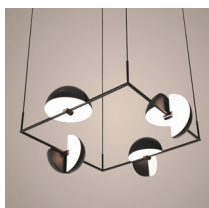

TRAPEZE QUARTETTE

JETTE SCHEIB

Fitting: Pendant lamp
Size: W = 886(1169) mm D = 886(1169) mm
Color: Black
Code: JSTR2003-4X
Fitting: 8xE14 (not included)

RPP EURO EXCL. VAT

€ 2 548

RRP: 3 185 euro incl.VAT

Shipping category: C

This price list cancels all previous quotations, applied or established in any forms and it can be changed without any notice. The prices are in Euro. Shipping within the EU and International is quoted separately.

Oblure reserve us the right to change finishes, dimensions, and designs and to stop the production of any product without any notice. In case of special orders or special requirements it will be quoted separately, and the cost may differ.